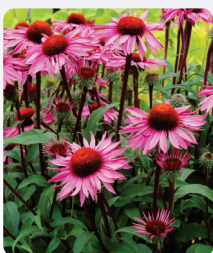

**Aster Island
Samoa**
Purple
5½" P / 6-10" H /
10-12" S
P100 \$9.00

**Penstemon
"Pristine Blue"**
Deep Purple
5½" P / 15-20" H /
15-20" S
P101 \$9.00

**Echinacea Dark
Shadow Mystic**
Light Pink
5½" P / 16-22" H /
18" S
P102 \$9.00

**Mountain
Sandwort**
White
5½" P / 2-4" H /
12" S
P103 \$9.00

**Cinderella
Milkweed**
Pink w/ White
5½" P / 36"-48" H /
36" S
P104 \$9.00

Echinacea Merlot
Pink
5½" P / 16-18" H /
20-24" S
P105 \$12.00

Part Sun/Part Shade