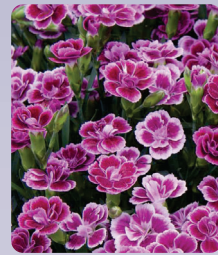

Dianthus
Pink
5½" P / 12-16" H /
10-12" S
P95 $9.00