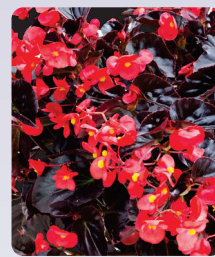

Begonia
Chocolate Leaf
Red
6-9" High
1/2 Flat
A22 \$10.00

Lobelia
Blue
4-6" High
1/2 Flat
A23 \$10.00

Hypoestes
Pink, White
6-12" High
1/2 Flat
A24 - A25 \$10.00

Full Sun

Bacopa
White
4½" Pot
A26 \$7.00

Dahlia
Mixed
18-24" High
4½" Pot
A27 \$7.00