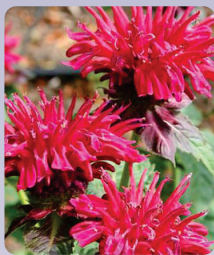

Monarda "Fireball"
Scarlet-Red
5½" P / 24" H / 18" S
P116 $9.00