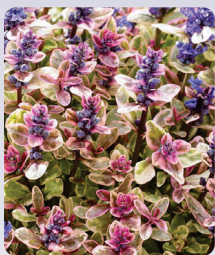

Ajuga "Princess Nadia"
Pink / Purple
5½" P / 6" H / 18" S
P126 $9.00