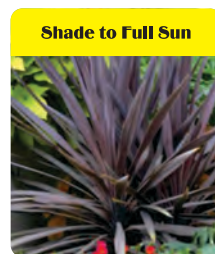

Morning Glory
Heavenly Blue
4½" Pot
A41 $7.00

New Guinea Impatiens
Lavendar, Pink, Red
4" Pot
A49 - A51 $7.00

Red Star Spike
Maroon
5½" Pot
A48 $9.00