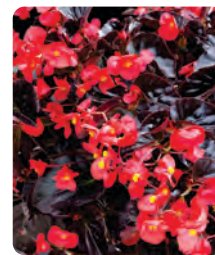

## Part Sun/Part Shade

**Zinnias - State**  
**Fair (Tall)**  
Mixed  
12-15" High  
1/2 Flat  
**A19 \$10.00**

**Alyssum**  
White  
4-6" High  
1/2 Flat  
**A20 \$10.00**

**Begonia Green**  
**Leaf**  
Pink  
6-9" High  
1/2 Flat  
**A21 \$10.00**

**Begonia**  
**Chocolate Leaf**  
Red  
6-9" High  
1/2 Flat  
**A22 \$10.00**

**Lobelia**  
Blue  
4-6" High  
1/2 Flat  
**A23 \$10.00**

**Hypoestes**  
Pink, White  
6-12" High  
1/2 Flat  
**A24 - A25 \$10.00**