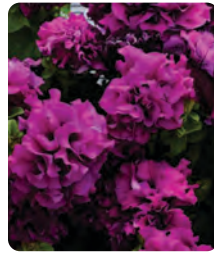

**Dusty Miller**  
Silvery-White  
6" High  
1/2 Flat  
**A4 \$10.00**

**Marigolds**  
Orange, Yellow  
6-9" High  
1/2 Flat  
**A5 - A6 \$10.00**

**Petunias**  
Bold Mixed, White,  
6-9" High  
1/2 Flat  
**A7 - A8 \$10.00**

## Full Sun

**Petunias**  
**(Double Flower)**  
Blue, Burgundy  
6-9" High  
1/2 Flat  
**A9 - A10 \$10.00**

**Salvia**  
Blue, Red  
18-24" High  
1/2 Flat  
**A11 - A12 \$10.00**

**Snapdragons**  
Mixed  
12-15" High  
1/2 Flat  
**A13 \$10.00**