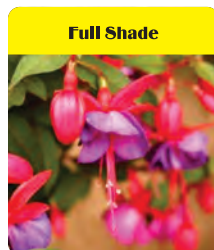

Full Shade

Fuschia
Red / Purple, Red / White
10" Basket
HB78 - HB79 $30.00